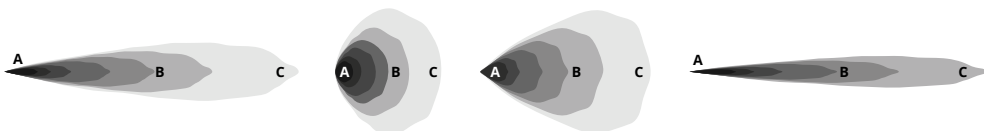

Dimensions

Output

Driving

Fog/Wide

Flood

Spot

A - lux at 10 meters
 B - Distance (m) with 1 lux
 C - Distance (m) with .25 lux

		SS3 SPORT				SS3 PRO					
		A	B	C			A	B	C		
Lens Color/Optics	cd*	Illuminance (lx)	Distance (m)	SKU	cd*	Illuminance (lx)	Distance (m)	SKU			
White Driving	54,700	547	234	470	DD6120	66,500	665	258	520	DD6128	
White Flood	1,750	18	42	80	DD6121	3,100	31	56	110	DD6129	
White Fog	10,600	106	103	210	DD6122	11,900	119	109	220	DD6130	
White Spot	151,000	1510	389	780	DD6123	131,500	1315	363	730	DD6131	
Yellow Driving	53,500	535	231	460	DD6124	60,900	609	247	490	DD6132	
Yellow Flood	1,600	16	40	80	DD6125	2,850	29	53	110	DD6133	
Yellow Fog	9,050	91	95	190	DD6126	10,900	109	104	210	DD6134	
Yellow Spot	149,000	1490	386	770	DD6127	118,500	1185	344	690	DD6135	
* PEAK BEAM INTENSITY					* PEAK BEAM INTENSITY						
Measured Output		Output Color		Measured Output		Output Color					
White	1,520 lumens	White	6000K White	White	3,000 lumens	White	6000K White				
Yellow	1,300 lumens	Yellow	3000K Yellow	Yellow	2,700 lumens	Yellow	3000K Yellow				