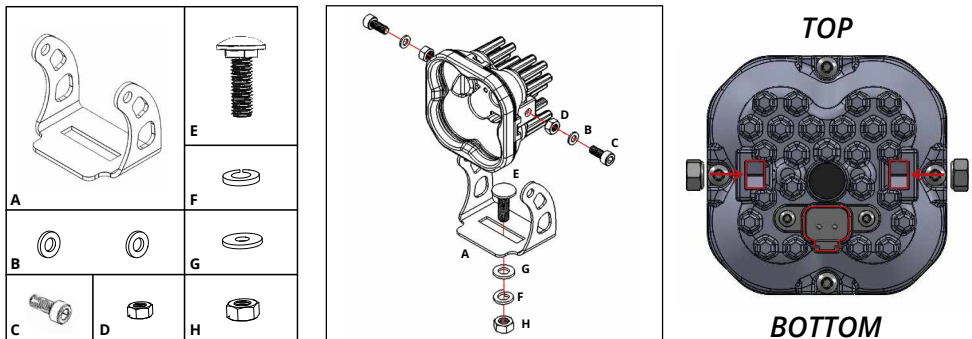

Kit Includes: One (1) or Two (2) 3" LED Pods, Deutsch-style wire pigtail, mounting bracket, and hardware

Features

- Advanced TIR (total internal reflection) optics
- High intensity LED chips
- Durable powdercoated aluminum construction
- Integrated Deutsch-style connector
- Pin fin heatsink design

Specifications

- Input Voltage: 9-16V
- Input Power: 14.5 watts (SS3 Sport)
  36 watts (SS3 Pro)
- Current Draw: 1.1 amps @ 14V (SS3 Sport)
  2.7 amps @ 14V (SS3 Pro)
- Operating Temperature: -40° to 185°F
- Weight: 2.5 lbs (single), 3.5 lbs (pair)

Wiring

Connect the red wire to positive supply, and black wire to negative or common ground.

Please note: This auxiliary lamp draws high current, and requires adequately-sized wiring for safe operation. If you are not using a Diode Dynamics wire harness, use wire sized 16 AWG or larger. Please be mindful of current ratings and wire size, especially if splitting power signals to multiple pods, or using switches. If you have any questions, please feel free to contact us for assistance.

Mounting

If you wish, you may use the included hardware to mount your pod. Fasteners are included. The most common mounting style is shown below. Stage Series Pods are also compatible with most standard mounting brackets on the market.