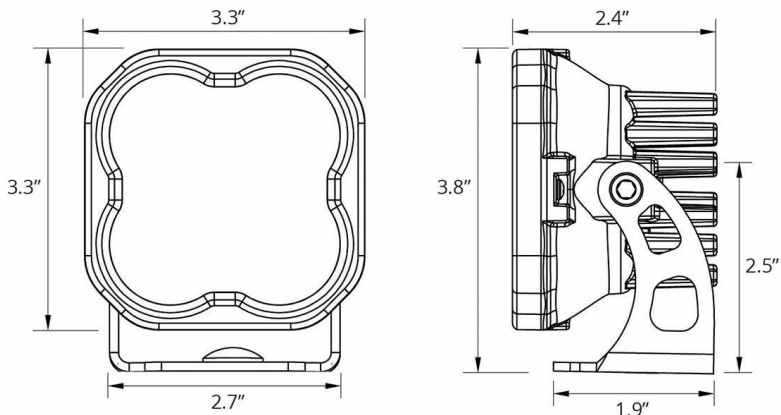

Wiring

Connect the red wire to positive supply, and black wire to negative or common ground.

Please note: This auxiliary lamp draws high current, and requires adequately-sized wiring for safe operation. If you are not using a Diode Dynamics wire harness, use wire sized 16 AWG or larger. Please be mindful of current ratings and wire size, especially if splitting power signals to multiple pods, or using switches. If you have any questions, please feel free to contact us for assistance.

Dimensions

Output

Driving

Fog/Wide

Flood

Spot

A - lux at 10 meters
 B - Distance (m) with 1 lux
 C - Distance (m) with .25 lux

		SS3 SPORT				SS3 PRO					
		A	B	C			A	B	C		
Lens Color/Optics	cd*	Illuminance (lx)	Distance (m)	SKU	cd*	Illuminance (lx)	Distance (m)	SKU			
White Driving	54,700	547	234	470	DD6120	66,500	665	258	520	DD6128	
White Flood	1,750	18	42	80	DD6121	3,100	31	56	110	DD6129	
White Fog	10,600	106	103	210	DD6122	11,900	119	109	220	DD6130	
White Spot	151,000	1510	389	780	DD6123	131,500	1315	363	730	DD6131	
Yellow Driving	53,500	535	231	460	DD6124	60,900	609	247	490	DD6132	
Yellow Flood	1,600	16	40	80	DD6125	2,850	29	53	110	DD6133	
Yellow Fog	9,050	91	95	190	DD6126	10,900	109	104	210	DD6134	
Yellow Spot	149,000	1490	386	770	DD6127	118,500	1185	344	690	DD6135	
* PEAK BEAM INTENSITY					* PEAK BEAM INTENSITY						
Measured Output		Output Color		Measured Output		Output Color					
White	1,520 lumens	White	6000K White	White	3,000 lumens	White	6000K White				
Yellow	1,300 lumens	Yellow	3000K Yellow	Yellow	2,700 lumens	Yellow	3000K Yellow				