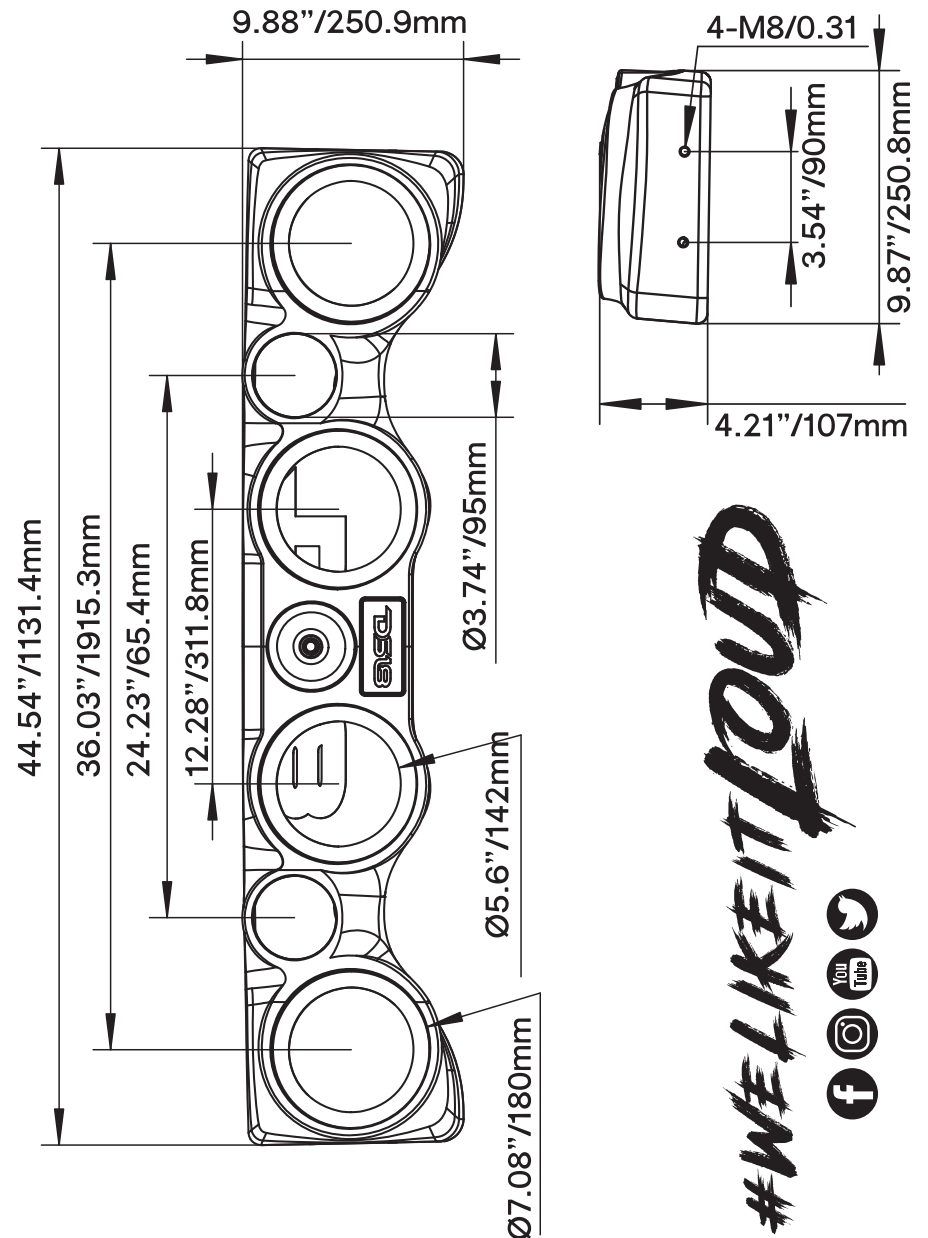

TJ-SBAR/BK

TJ-SBAR/BK

DESIGNED ESPECIALLY FOR JEEP 

THIS TJ-SBAR FITS:

4 - 6.5" SPEAKERS 2 - 1.75" TWEETERS

- ▶ 6.5" SPEAKER MOUNTING (DS18 NXL-6 RECOMMENDED)
- ▶ 1.75" TWEETER MOUNTING (DS18 PRO-TW4L RECOMMENDED)
- ▶ 7.5 cm MAX SPEAKER DEPTH
- ▶ HIGH DENSITY PLASTIC COLOR INJECTION MOLDING
- ▶ BUILT-IN RGB LED FOR DS18 LOGO BADGE
- ▶ UV PROTECTED AND ALL ELEMENTS READY
- ▶ LIGHT WEIGHT AND STRONG MATERIAL
- ▶ MOUNTING BRACKET, INPUT CABLE INCLUDED
- ▶ WHITE LED LIGHT BUILT-IN
- ▶ O.E.M FIT